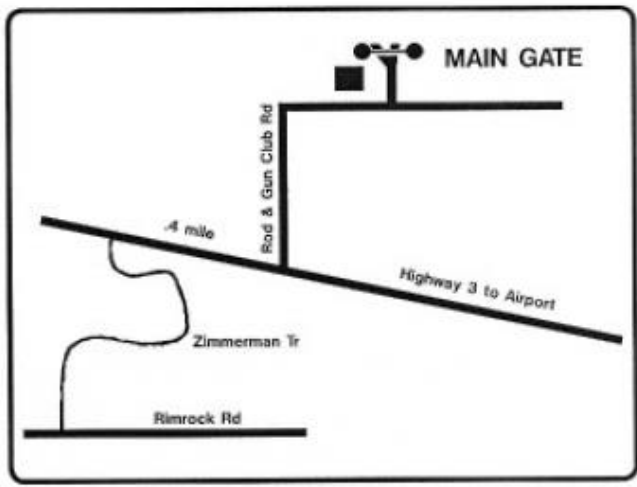

CENTERFIRE RIFLE CARTRIDGE

PISTOL, RIMFIRE, MUZZLELOADER & SPECIAL EVENTS

PISTOL RANGE CLASSROOM

ARCHERY COURSES

SKEET, 5-STAND & TRAP RANGES

SPORTING CLAYS RANGE

MAIN CLUBHOUSE & CARETAKER HOUSE

ARCHERY SIGHT-IN RANGES

COMPACT COURSE

MAIN GATE

10-20-05

Billings Rod & Gun Club is located west of Logan International Airport on Rod & Gun Club Road.

Directions to Billings Rod & Gun Club

2931 Rod and Gun Club Road, Billings, MT 59106

From Highway 3/Airport Road, Turn North on Rod and Gun Club Road (This turn is east of Zimmerman Trail and West of the Airport).

Follow the yellow lines on the map below to the Front Gate.

To go to the Clubhouse:

Drive through the Front Gate then stay to the LEFT at the first fork in the road

To go to the PISTOL RANGE:

Drive through the Front Gate then stay to the RIGHT at the first fork in the road and FOLLOW THE ROAD SIGNS TO THE PISTOL RANGE. There are signs indicating the pistol range location. You will see building at the east end of the pistol range parking lot. This is the Pistol Range Classroom.