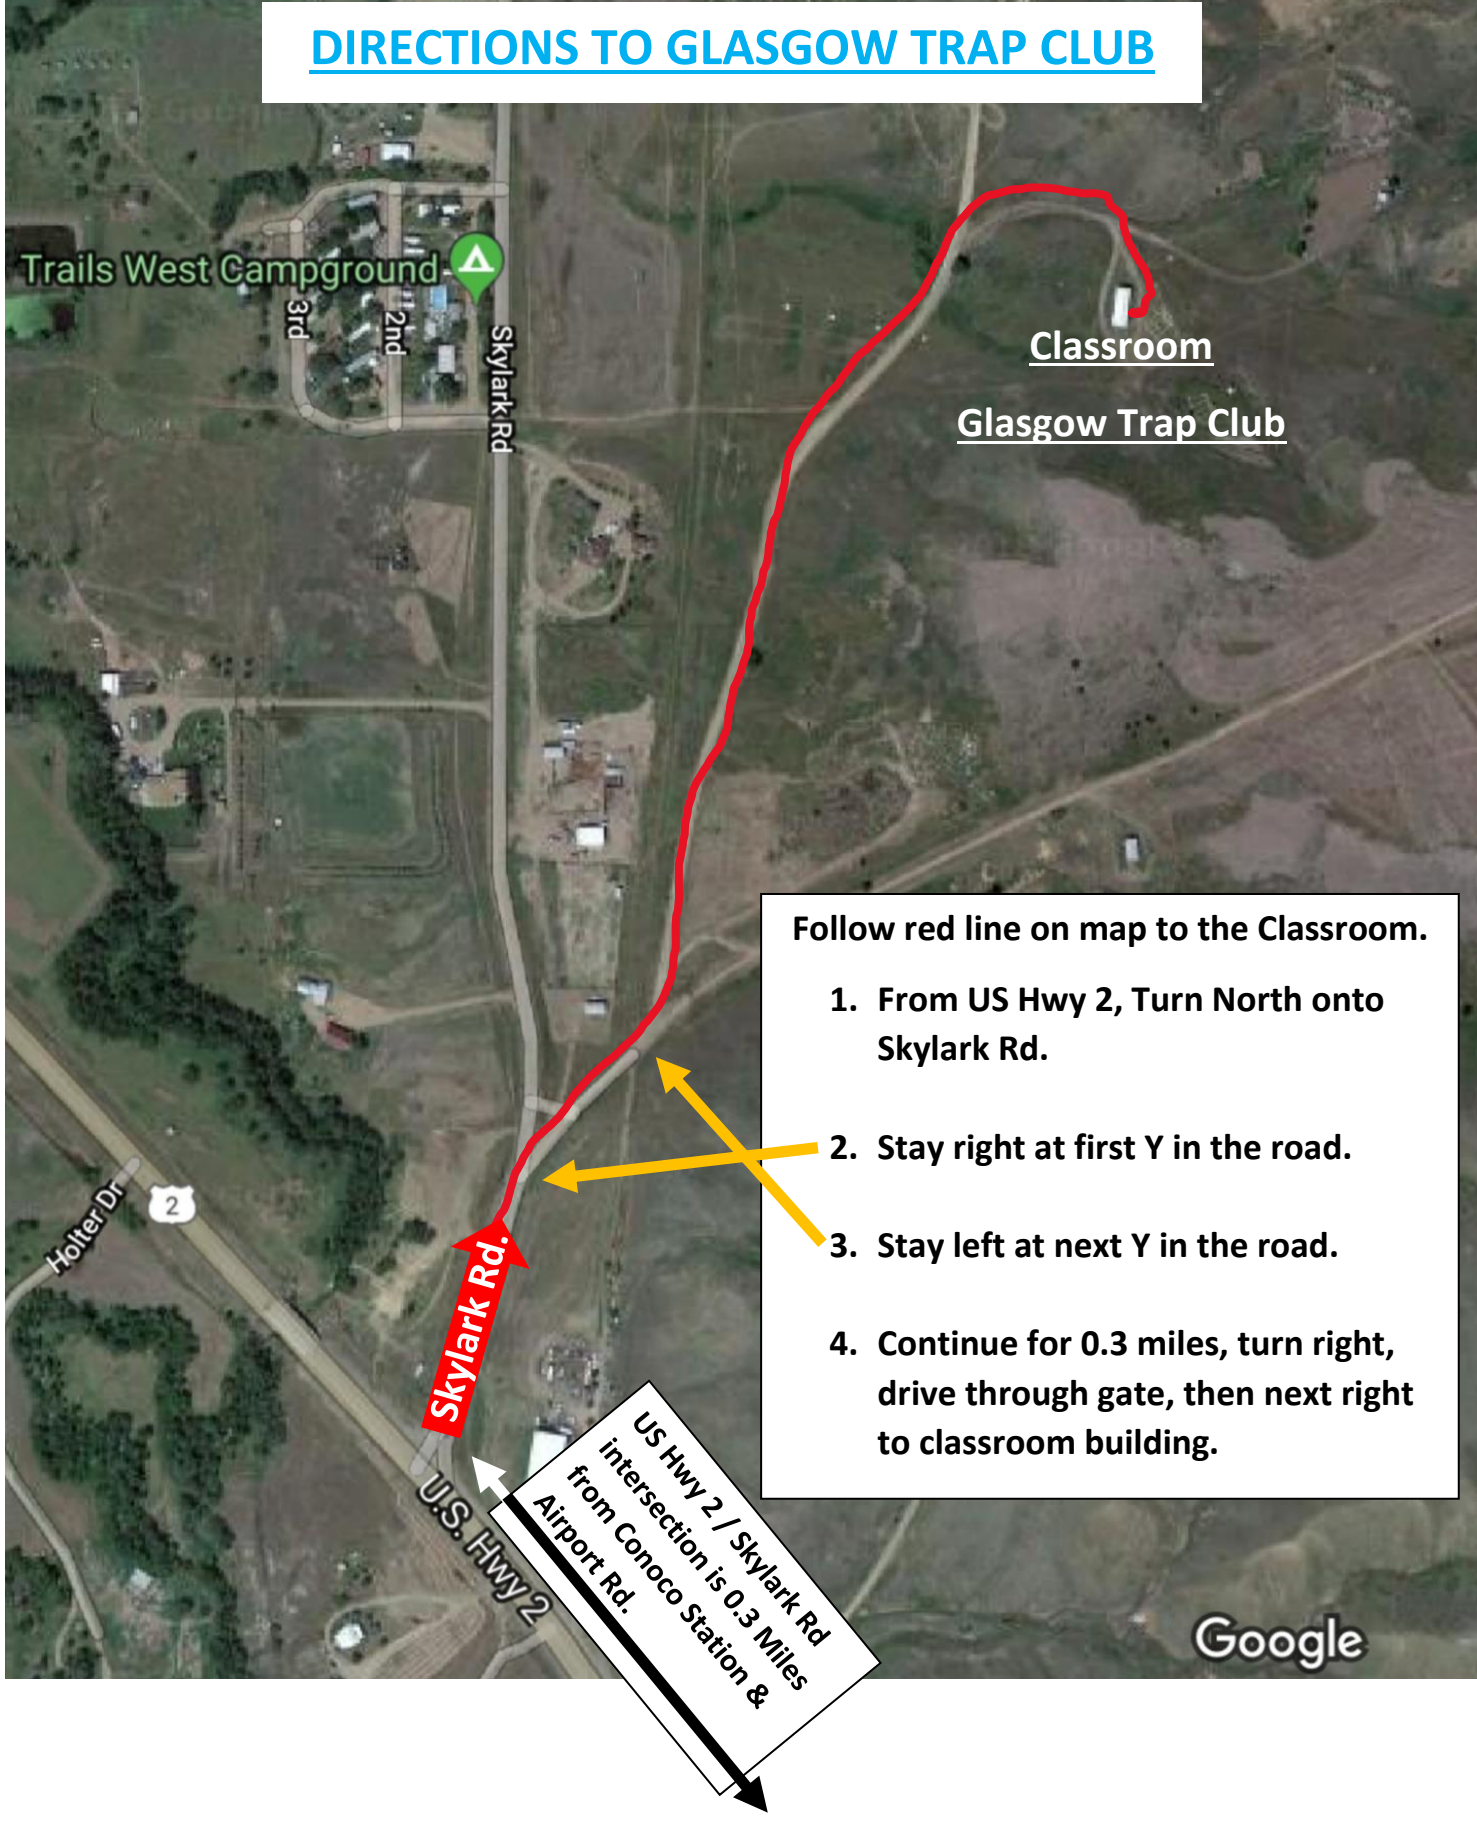

DIRECTIONS TO GLASGOW TRAP CLUB

Trails West Campground

3rd

2nd

Skylark Rd

Classroom

Glasgow Trap Club

- Follow red line on map to the Classroom.
1. From US Hwy 2, Turn North onto Skylark Rd.
 2. Stay right at first Y in the road.
 3. Stay left at next Y in the road.
 4. Continue for 0.3 miles, turn right, drive through gate, then next right to classroom building.

Skylark Rd.

US Hwy 2 / Skylark Rd
intersection is 0.3 Miles
from Conoco Station &
Airport Rd.

Google